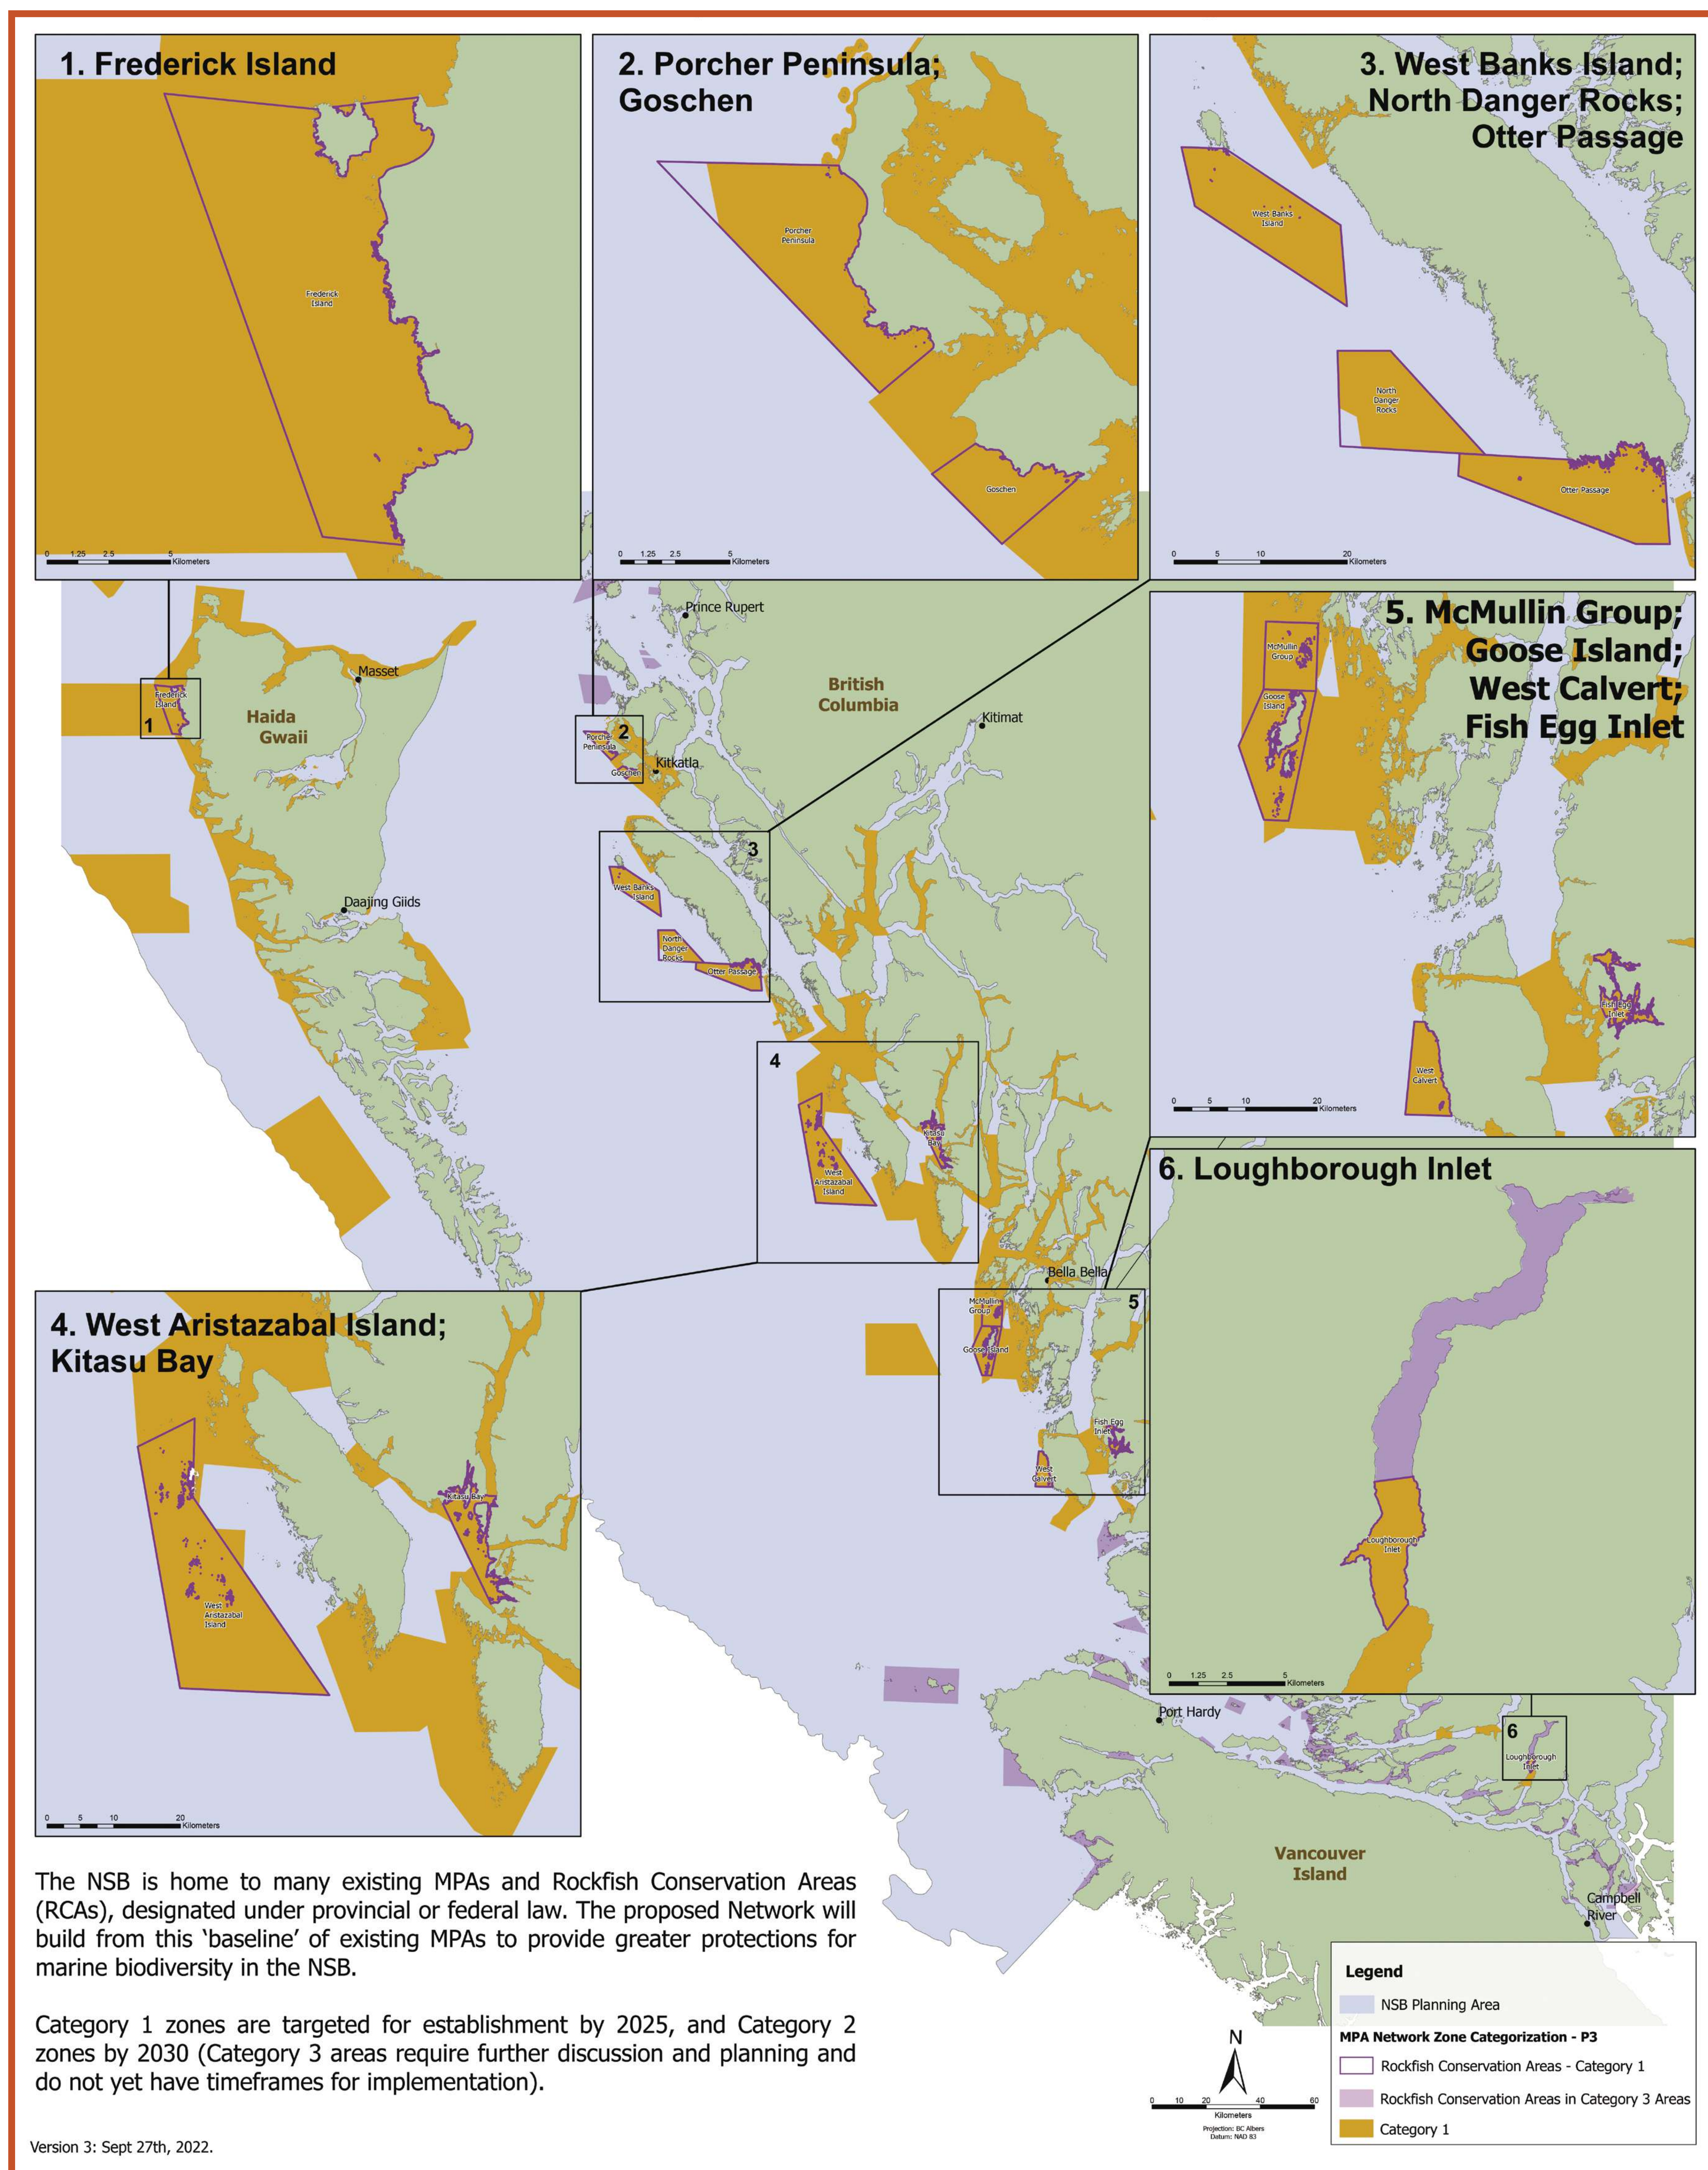

Rockfish Conservation Areas within the Northern Shelf Bioregion

Proposed MPA Network-Northern Shelf Bioregion

DRAFT
FOR DISCUSSION PURPOSES ONLY

This Network Action Plan is a draft working document to be used for ongoing engagement and analysis purposes. This does not represent a final product endorsed by governance partners.